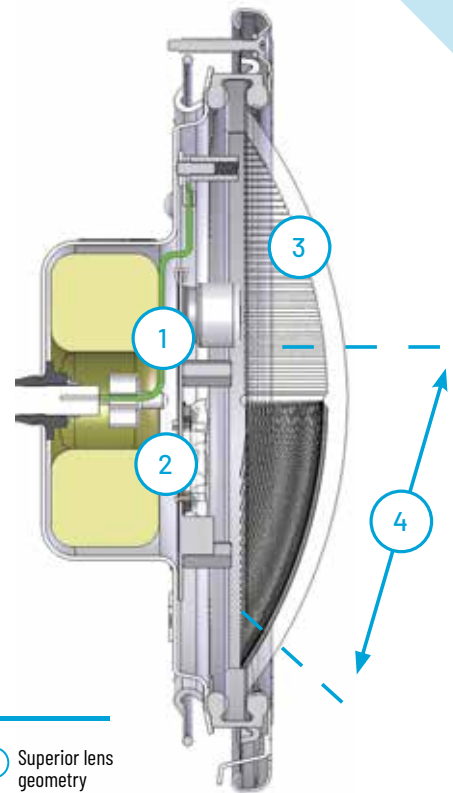

BETTER LIGHT DISPERSION.

The innovative lens geometry and reflector design of the IntelliBrite 5g lights provide a choice in positioning based on a pool's shape and layout. The default wide mode is used for lights in the side of pools, while the narrow mode is used for lighting under diving boards and can illuminate the length of the pool. Plus, IntelliBrite 5g's light beam distribution eliminates "hot spots" and glare.