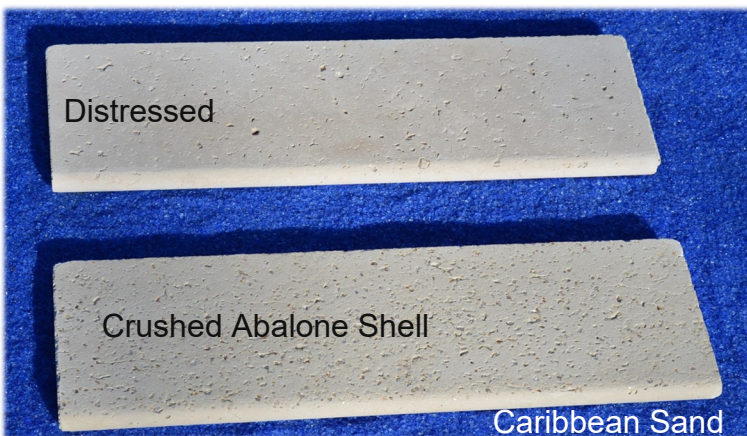

You'll enjoy a natural hand-crafted product with the choice of multiple colors featuring Crushed Abalone Shell or Distressed finishes.

*"Our new custom coping is attractive and beautiful. It is a fresh new updated look and compliments the paver deck and spa. The benefit of using The Pool Works coping is that it matches virtually any new or existing environment. We couldn't be more thrilled!"*